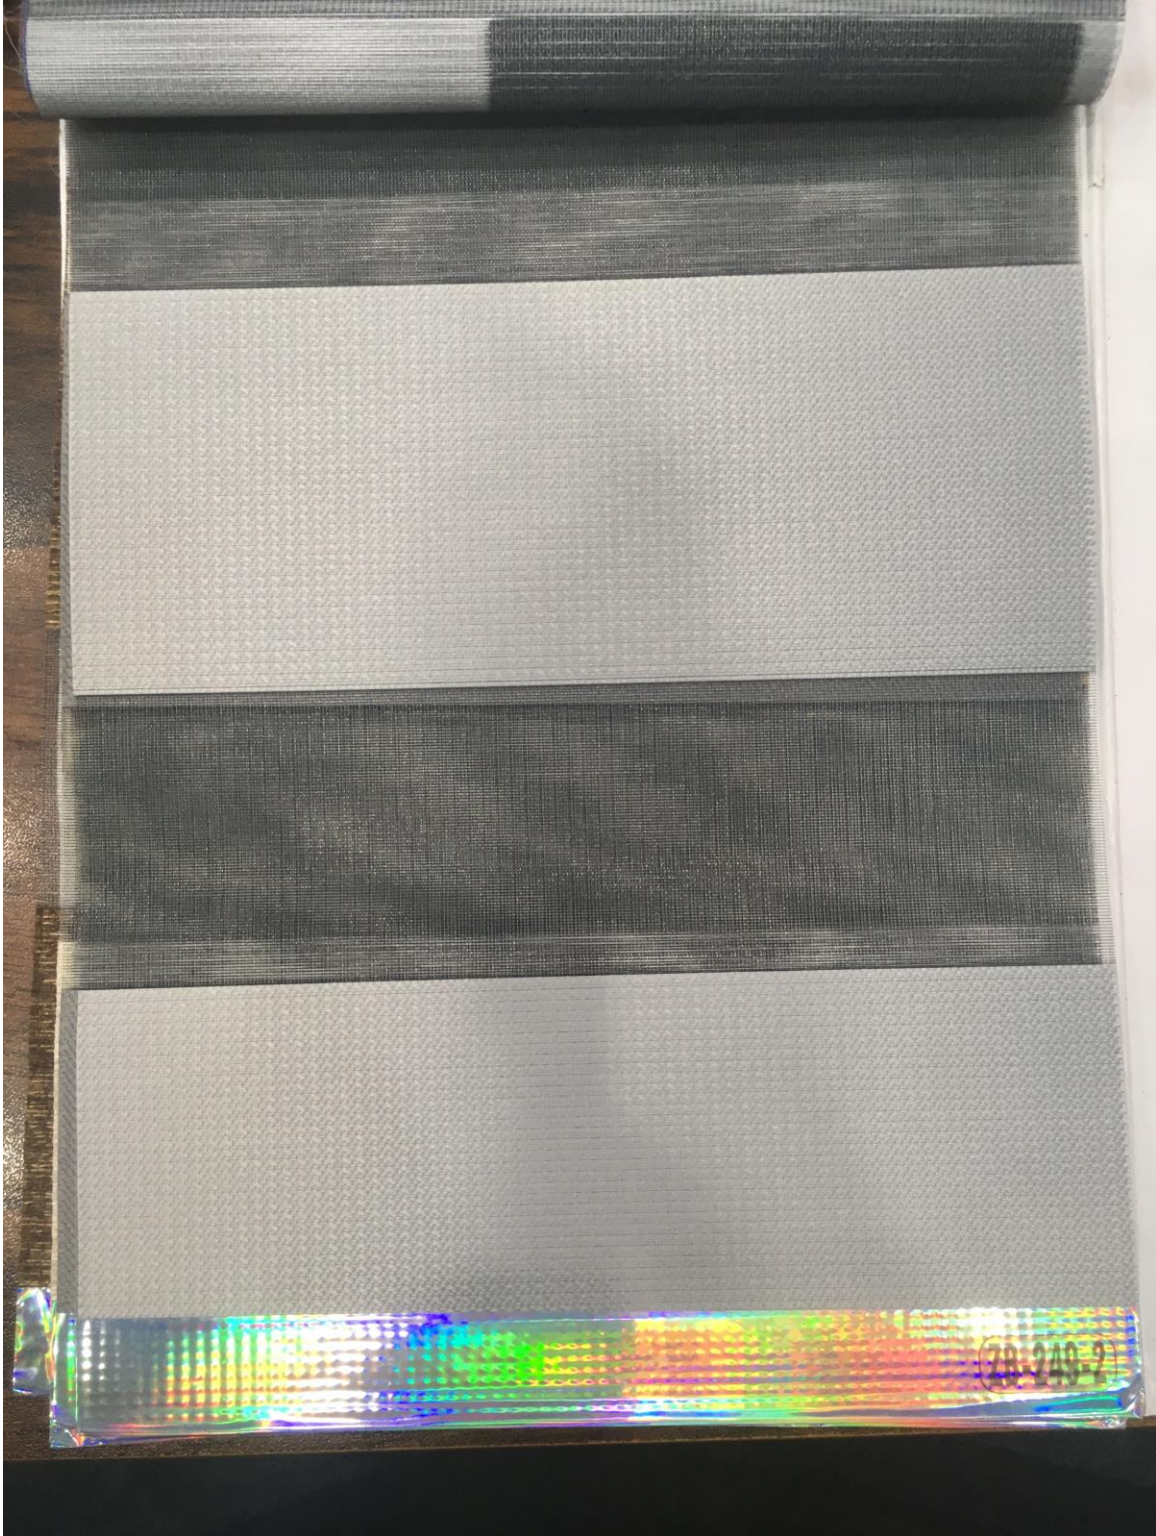

Wall Aesthetics
Contact: 03228015567

ZB-15-20

Wall Aesthetics
Contact: 03228015567

Wall Aesthetics
Contact: 03228015567

ZB-249-1

Wall Aesthetics
Contact: 03228015567

Wall Aesthetics
Contact: 03228015567

ZB-249-2