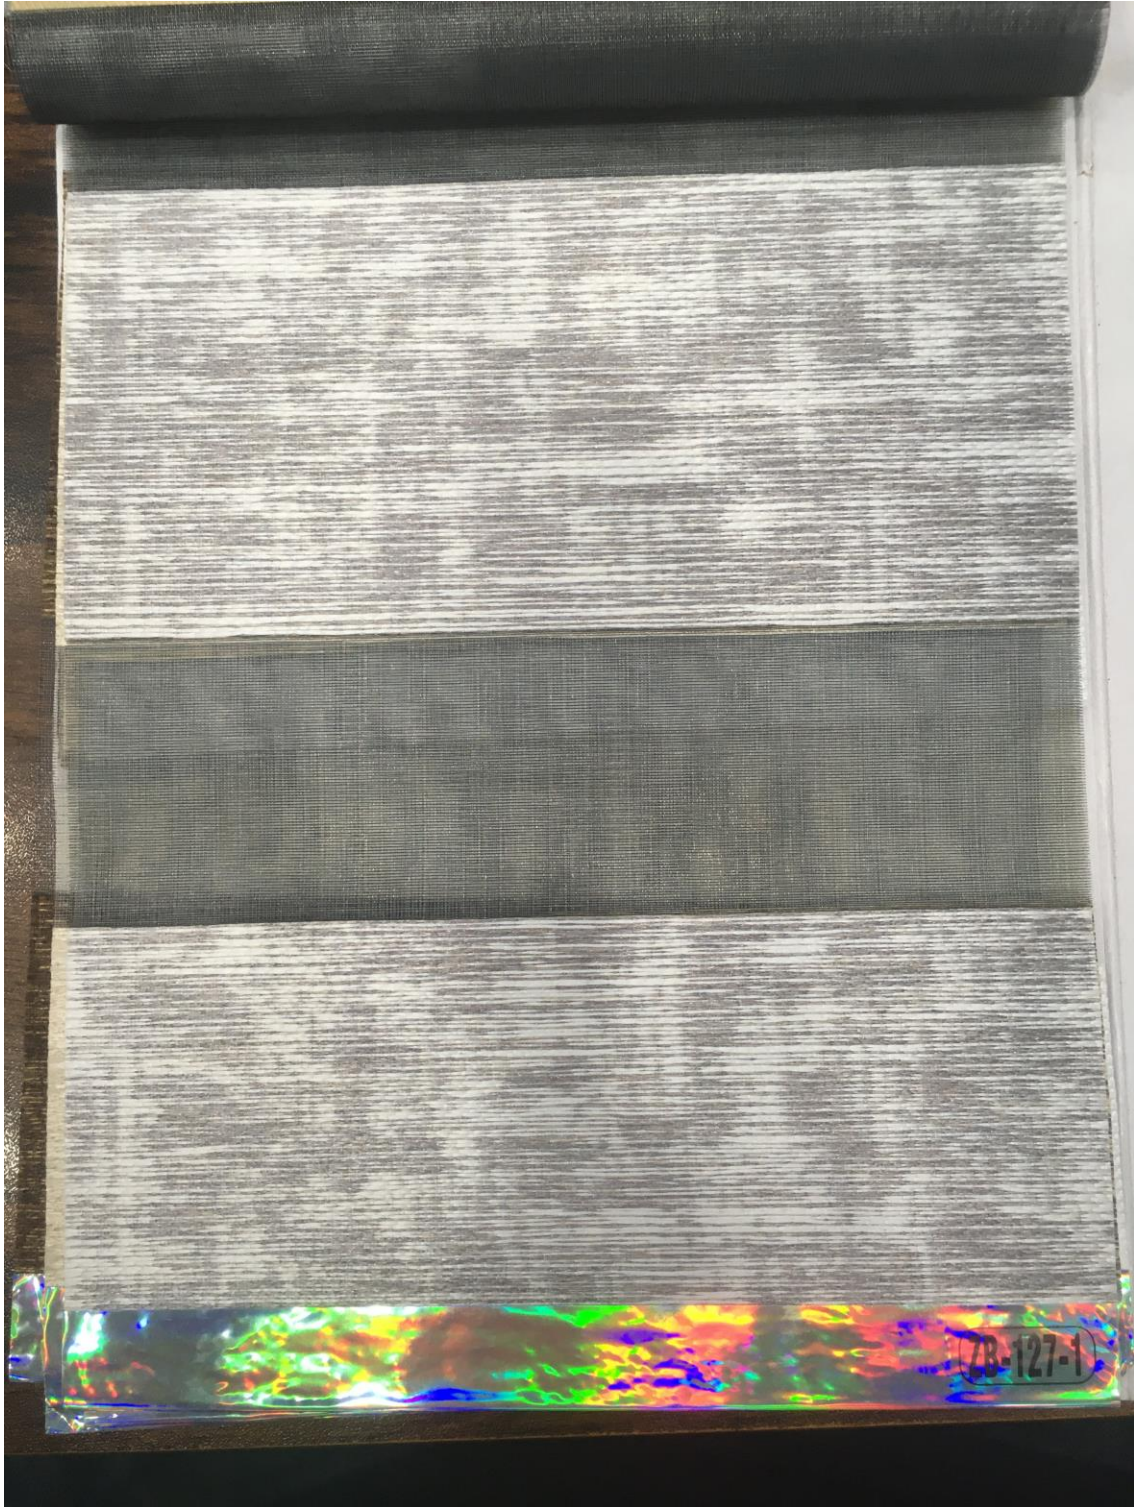

Wall Aesthetics
Contact: 03228015567

ZB-127-1

Wall Aesthetics
Contact: 03228015567