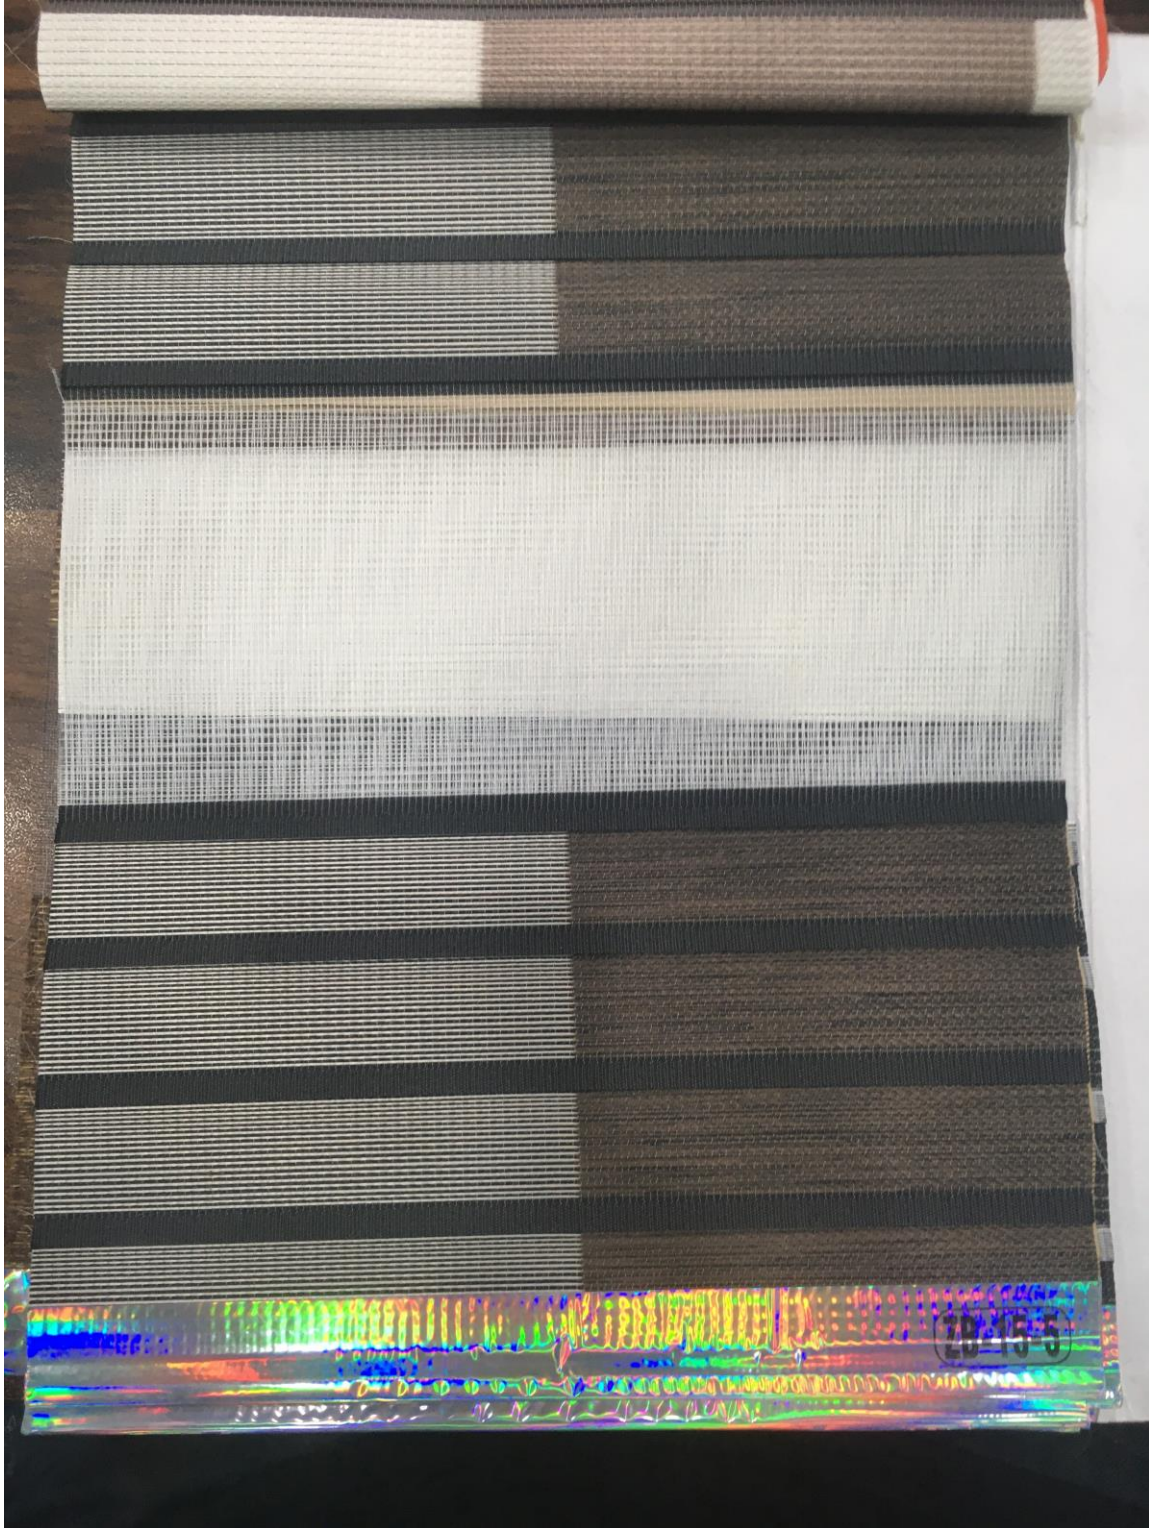

Wall Aesthetics
Contact: 03228015567

ZB-15-5

Wall Aesthetics
Contact: 03228015567