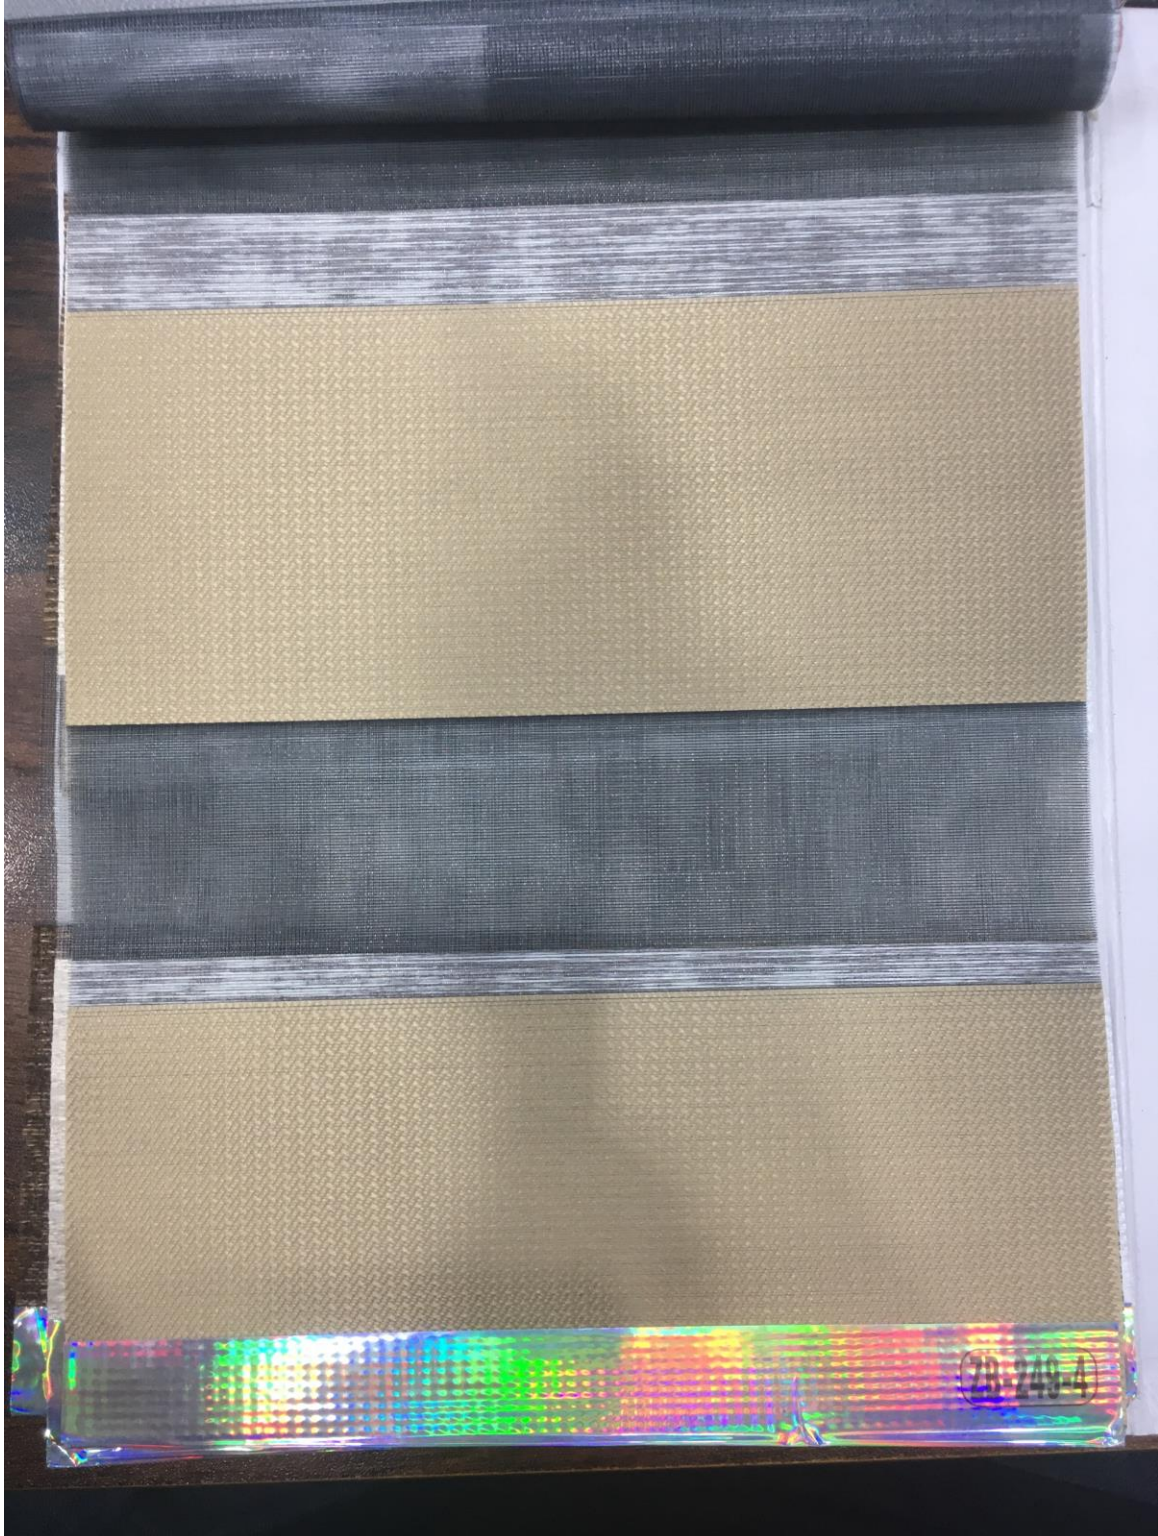

Wall Aesthetics
Contact: 03228015567

Wall Aesthetics
Contact: 03228015567

ZB-249-3

Wall Aesthetics
Contact: 03228015567

Wall Aesthetics
Contact: 03228015567

ZB-249-4

Wall Aesthetics
Contact: 03228015567

Wall Aesthetics
Contact: 03228015567