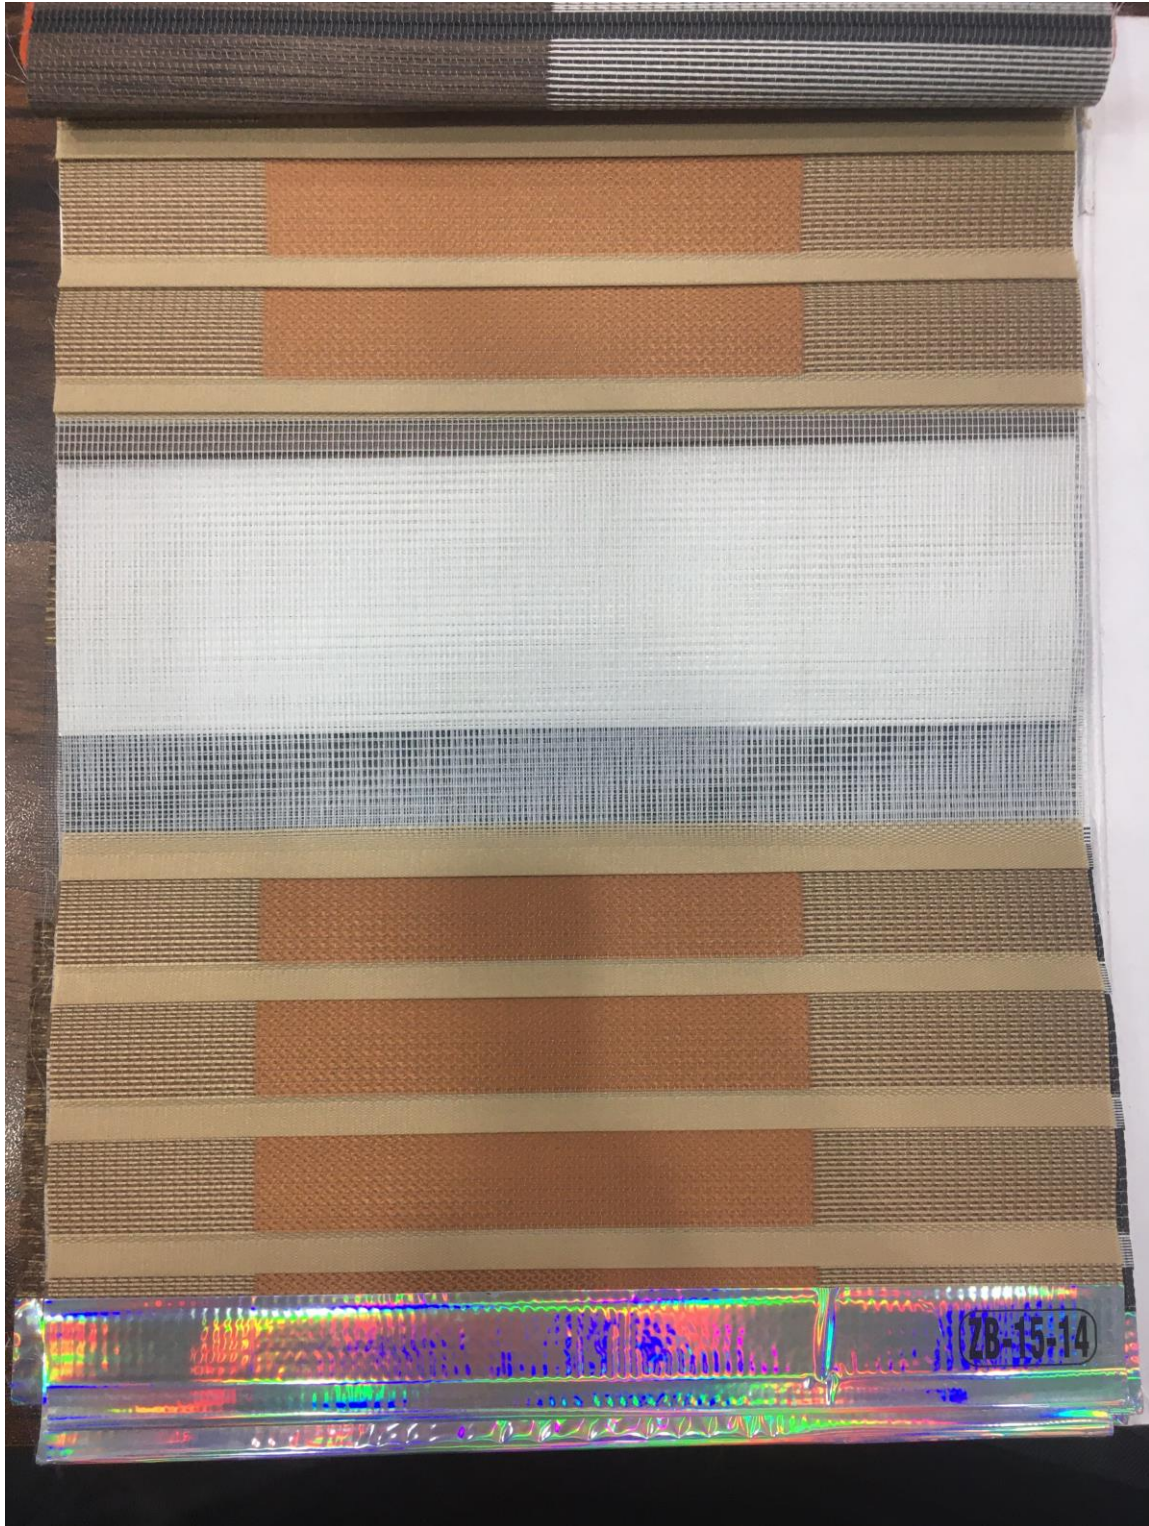

Wall Aesthetics
Contact: 03228015567

ZB-15-14

Wall Aesthetics
Contact: 03228015567