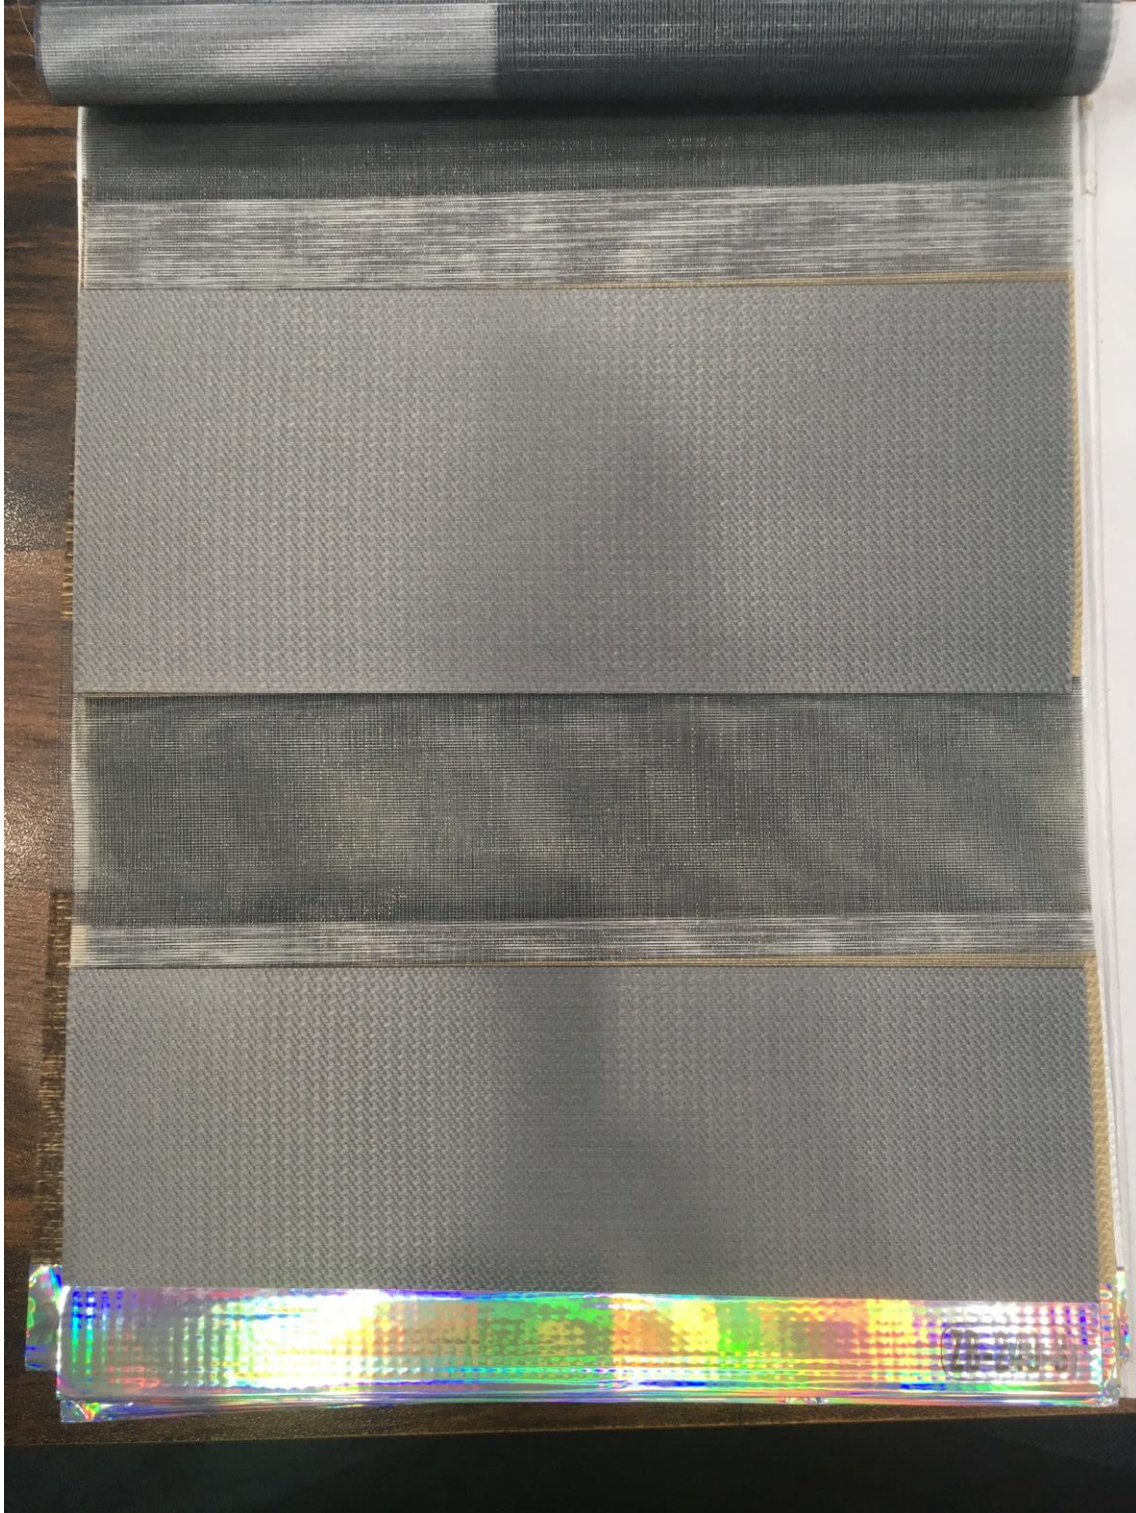

Wall Aesthetics
Contact: 03228015567

ZB-249-3

Wall Aesthetics
Contact: 03228015567