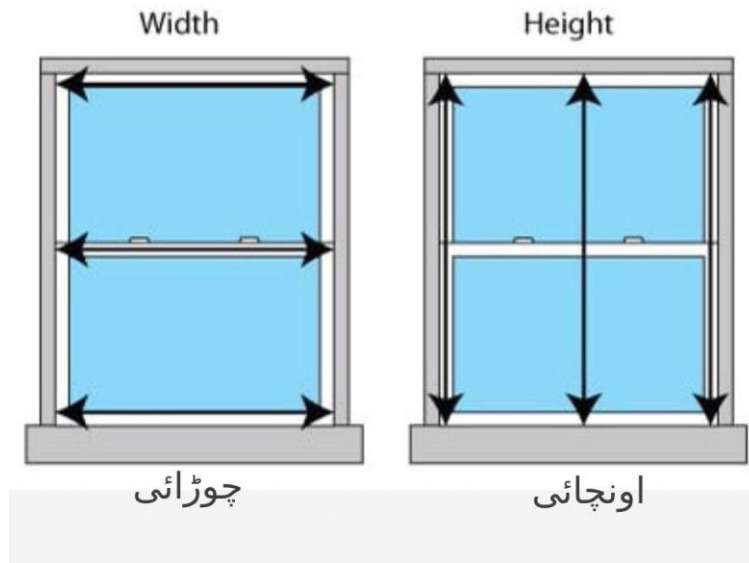

Measuring Guide

For Window Blinds

1. Measure with **Steel Measuring Tape**
2. Unit of Measure is **inches/feet**
3. Start Measuring with **Width** from Left to Right
4. Measure **Height/drop** from Top to bottom.
5. Decide How You Want to Mount Window Blinds.
6. Either Inside Window recess/frame or Above Window like curtains.

Check the instructions below

What is Width and Height?

Actual window size e.g. size 48 x 48

There are Only Two Ways to Mount Window Blinds

1. Inside Mount
2. Above Mount

Check Window Depth for inside mount
(The Space left after Glass/Grill)

Minimum depth is required (2.50 inches)
This space in above picture is ideal to inside mount

If there is no space of 2.50" left after glass/grill measure for above mount
Check measuring guide below

How to Measure for Inside Mount

Measure inside window width on top and center points of your window e.g. 48" on top and 47.75" on center. Smallest 47.75 is your inside width

Measure Inside window height from top to bottom/window sill