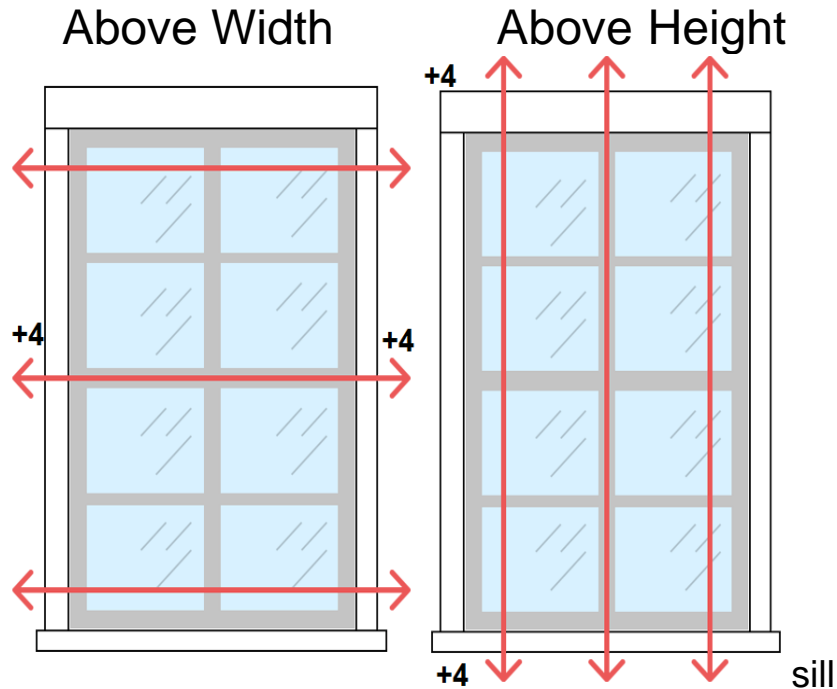

How to Measure for Above Mount

Add 8 inches extra in width e.g. 48 inside width will become 56

Add 8 inches extra in Height e.g. 96 inside height will become 104

Note = Total extra should be 8 inches in Total width & Height from actual window size

Note = check for obstructions, left, right, top and bottom sides of your window. e.g. wardrobe, wall mounted wooden shelves, racks, shelves, cabinets, or corner window with wall. Center window with cabinets e.g. in kitchens. There should be at least 5 inches “open space” left, right, top and bottom sides of your window