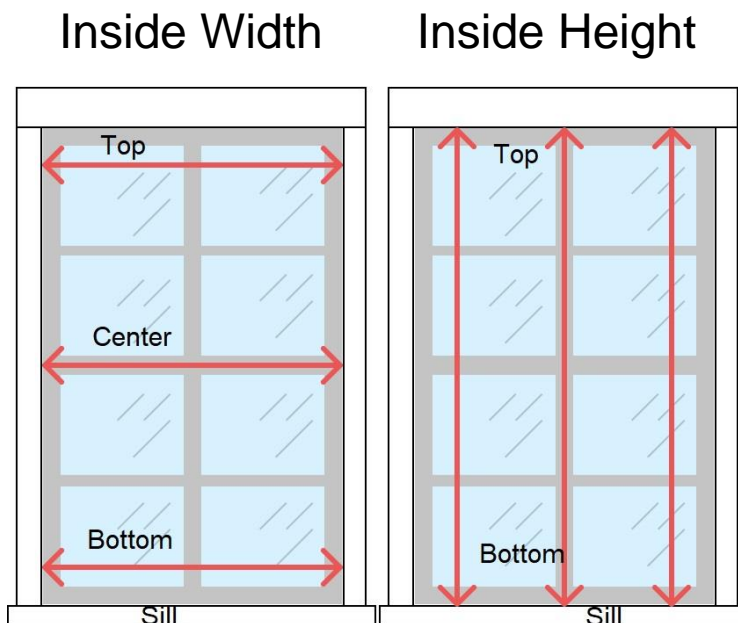

Measuring Guide

For Window Blinds

1. Measure with **Steel Measuring Tape**
2. Unit of Measure is **inches/feet**
3. Start Measuring with **Width** from Left to Right
4. Measure **Height/drop** from Top to bottom.
5. Decide How You Want to Mount Window Blinds.
6. Either Inside Window recess/frame or Above Window like curtains.

Check the instructions below

What is Width and Height?

Actual window size e.g. size 48 x 48

There are Only Two Ways to Mount Window Blinds

1. Inside Mount
2. Above Mount

Check Window Depth for inside mount
(The Space left after Glass/Grill)

Minimum depth is required (2.50 inches)
This space in above picture is ideal to inside mount

If there is no space of 2.50" left after glass/grill measure for above mount
Check measuring guide below

How to Measure for Inside Mount

Measure inside window width on top and center points of your window e.g. 48" on top and 47.75" on center. Smallest 47.75 is your inside width

Measure Inside window height from top to bottom/window sill